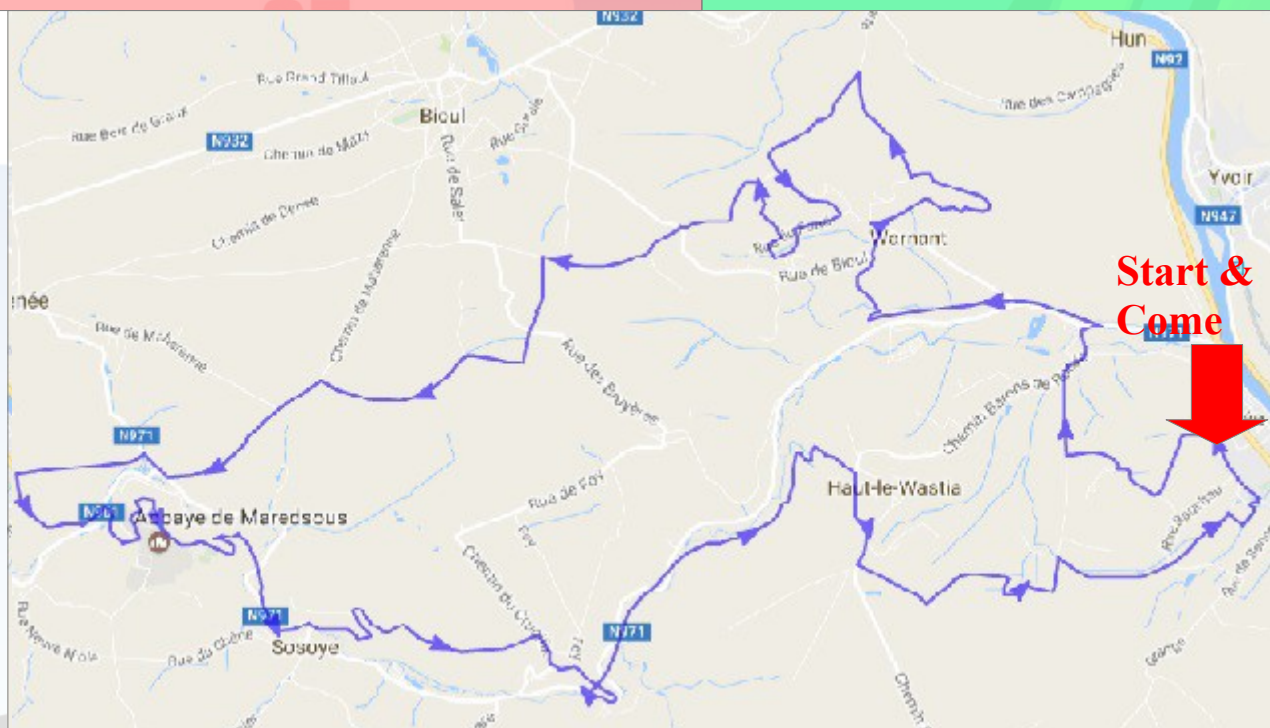

DEAF MTR EUROPA CUP FOR CLUBS 2017

27-28 MAY 2017

Address :

**Chemin Saint-Strampe  
5537 Anhée**

**TRACK XCM (Marathon)**

Men + Master + Women= 35km (600hm)

**Start 8:00**

[www.deafsport.be](http://www.deafsport.be)  
[www.mtbdeafeuropacup](http://www.mtbdeafeuropacup)