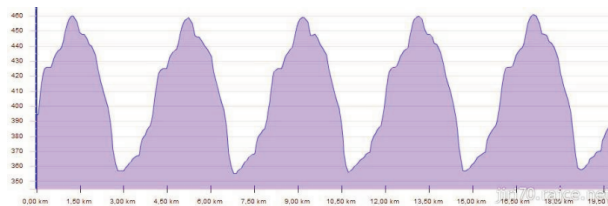

Rajnochovice č. 180
768 71 Rajnochovice

GPS: 49°24'48.427"N, 17°48'40.248"E

REGISTRATION

Entry 13.9.2019

online: www.mtbdeafeuropacup.jimdo.com

TRACK

XCO Cross Country

1 Round 4 km altitude 130 m

Women 3× = 12 km

Men 5× = 20 km

<https://www.strava.com/activities/1209258202>

UXC Uphill

6,8 km

Altitude 490m

Start Rajnochovice – arrive Kelčský Javorník 49.4003039N, 17.7657950E

Elevation

Elevation Gain 491 m

Max Elevation 854 m