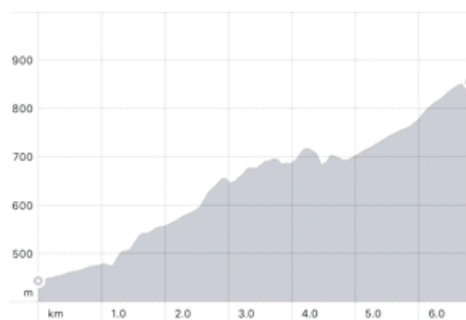

Rajnochovice č. 180
768 71 Rajnochovice

GPS: 49°24'48.427"N, 17°48'40.248"E

REGISTRATION

Entry 13.9.2019

online: www.mtbdeafeuropacup.jimdo.com

TRACK

XCO Cross Country

1 Round 4 km altitude 130 m

Women 3× = 12 km

Men 5× = 20 km

<https://www.strava.com/activities/1209258202>

UXC Uphill

6,8 km

Altitude 490m

Start Rajnochovice – arrive Kelčský Javorník 49.4003039N, 17.7657950E

Elevation

Elevation Gain 491 m

Max Elevation 854 m